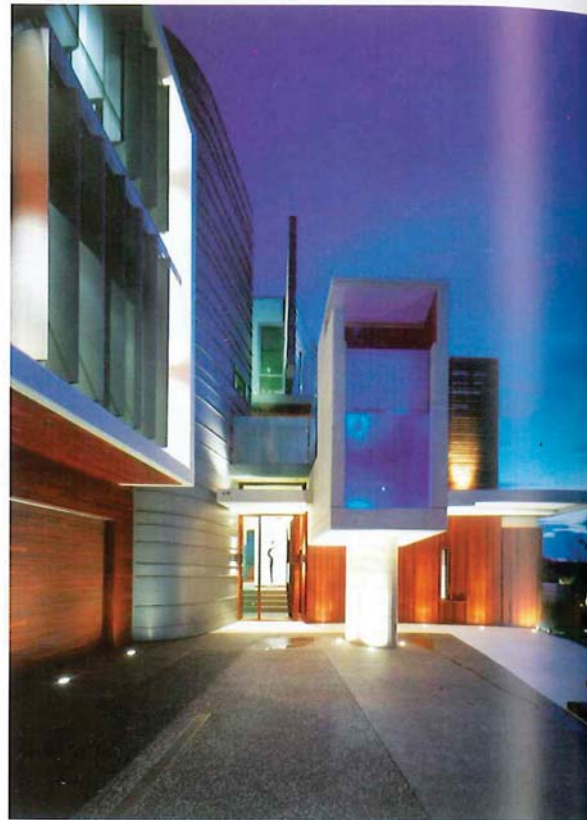

me sweet home

HOUSE IS TESTAMENT THAT THERE IS SUCH A THING AS THE PERFECT HOME

The plot was to provide a unique piece of architecture that was suitable to enhance family life and was also kind on the pockets. With that in mind, Australian architecture firm Arkhefield went straight to work. Its cube-like façade gives it a contemporary styling look one that could be the talk of the town. How many of us are privileged enough to call an exclusive feature such as this home? Even at a glance one would be captivated by the distinct character this house possesses. Glass is used throughout the house from the walls to the roof and even the floor, as controversial as it is the glass effect creates an awe-inspiring moment