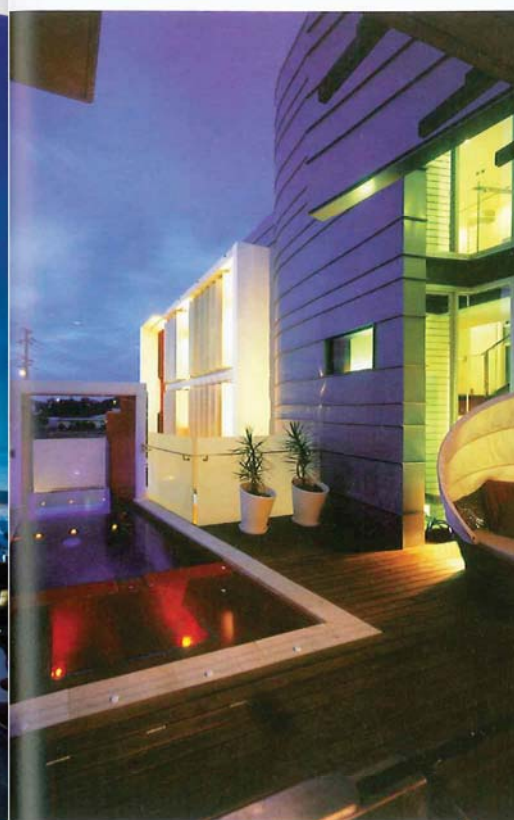

me sweet home

HOUSE IS TESTAMENT THAT THERE IS SUCH A THING AS THE PERFECT HOME

The plot was to provide a unique piece of architecture that was suitable to enhance family life and was also kind on the pockets. With that in mind, Australian architecture firm Arkhefield went straight to work. Its cube-like façade gives it a contemporary styling look one that could be the talk of the town. How many of us are privileged enough to call an exclusive feature such as this home? Even at a glance one would be captivated by the distinct character this house possesses. Glass is used throughout the house from the walls to the roof and even the floor, as controversial as it is the glass effect creates an awe-inspiring moment